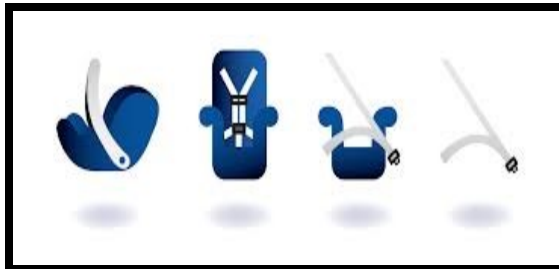

Every Trip, Every Time!

A child should remain in one of three child restraints until they have outgrown the seat they are in based on the manufactures height/weight requirements.

Based on your child's height and weight they should be in the following type of seat:

4' 9"

Name:

Height:

Weight:

Every Trip, Every Time!

A child should remain in one of three child restraints until they have outgrown the seat they are in based on the manufactures height/weight requirements.