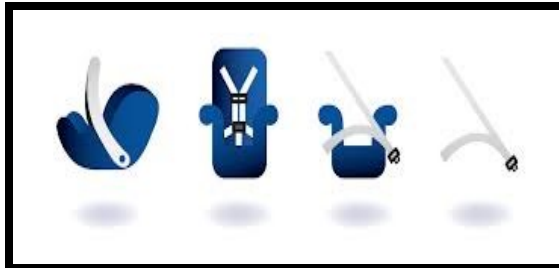

Every Trip, Every Time!

A child should remain in one of three child restraints until they have outgrown the seat they are in based on the manufactures height/weight requirements.

Based on your child's height and weight they should be in the following type of seat: